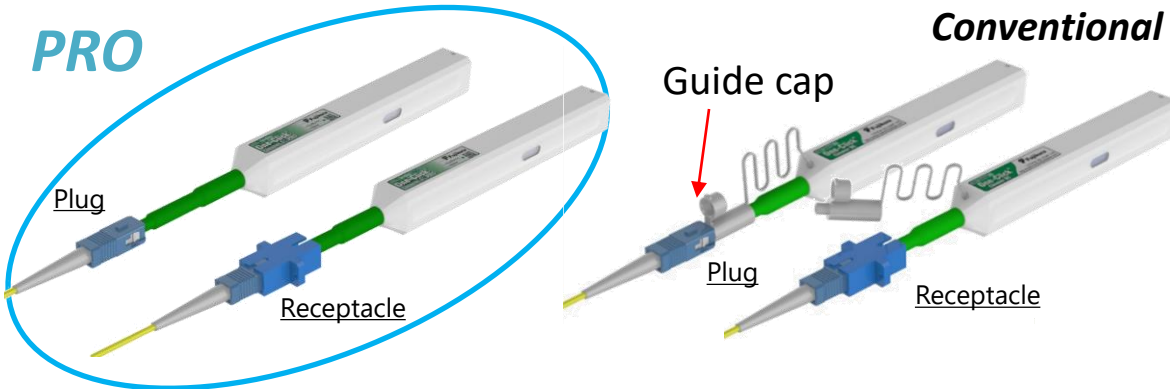

Required to attach guide cap

Features of One-Click Cleaner PRO

【New function】

Point 1: Guide cap switching has been eliminated

It is not necessary to attach the guide cap when cleaning the connector plug. It eliminates the need to change guide caps due to repeated cleaning, reducing work processes and preventing mistakes in checking caps, which saves time. **(Approx. 45% reduction in operation time compared to our conventional products** *According to our evaluation under certain conditions)

Not required to attach guide cap