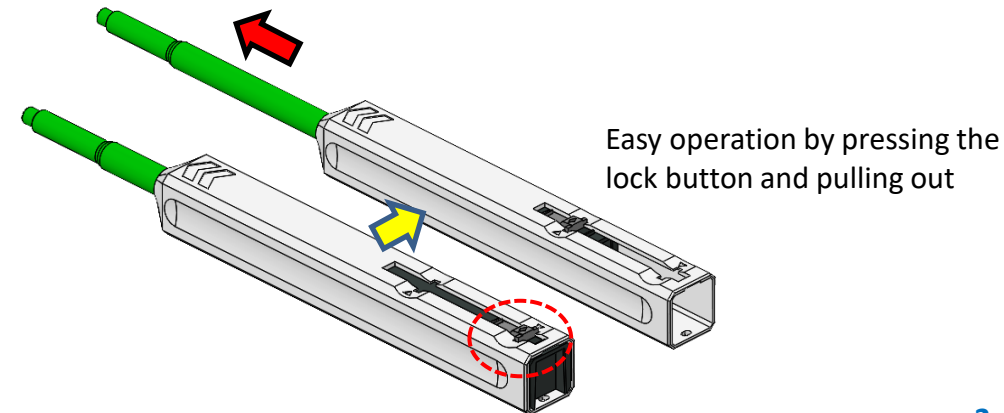

Point 4: Compact/Extendable Nozzle

Multifunctional yet compact with W17.5 x H17.5 x L185. Easy to carry due to its size. In addition, the cleaning nozzle can be expanded and contracted just like Fujikura conventional product, making it easier to clean by extending the nozzle even when cleaning in an environment where wiring is densely packed.