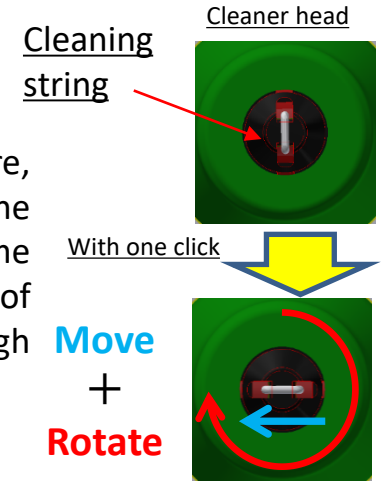

### Point 1: Guide cap switching has been eliminated

It is not necessary to attach the guide cap when cleaning the connector plug. It eliminates the need to change guide caps due to repeated cleaning, reducing work processes and preventing mistakes in checking caps, which saves time. **(Approx. 45% reduction in operation time compared to our conventional products** \*According to our evaluation under certain conditions)

Not required to attach guide cap

Required to attach guide cap

In addition, work simplification makes it easier to work in narrow spaces and clean while holding other tools.

### Point 3 : High cleaning performance

Keeping Fujikura key conventional cleaning feature, with one click, the cleaning string at the tip of the cleaner "moves" and the head "rotates" at the same time, removing grease and dust from the end face of the optical connector. This mechanism achieves high cleaning performance.