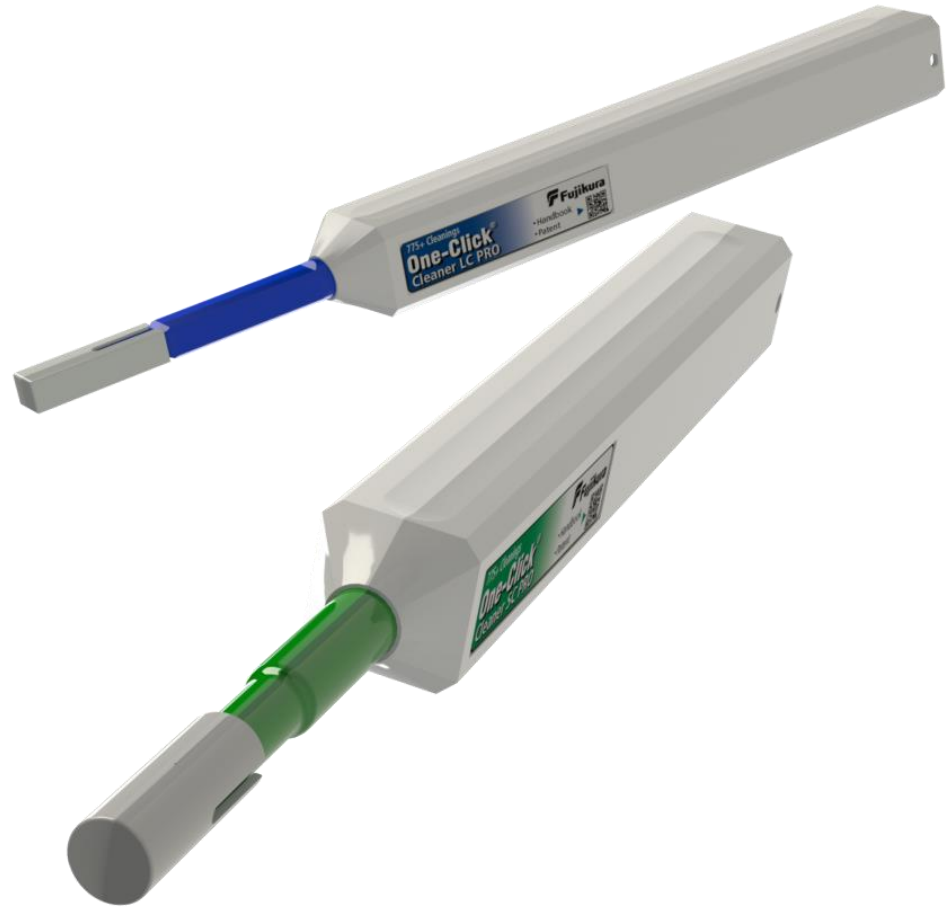

# 【New Product】 Introducing One-Click™ Cleaner PRO

As the PRO series of One-Click Cleaner,  
[One-Click™ Cleaner SC PRO](#)  
[One-Click™ Cleaner LC PRO](#)  
have been newly released.

While maintaining the features of One-Click Cleaner,  
PRO series has the characteristics of

- **Guide capless**
  - ✓ Reduced cleaning time
  - ✓ Easier to work in narrow spaces and clean while holding other tools
- **Cleaning times approximately 1.5 times compared to conventional models**
  - ✓ 500 times → 775 times or more